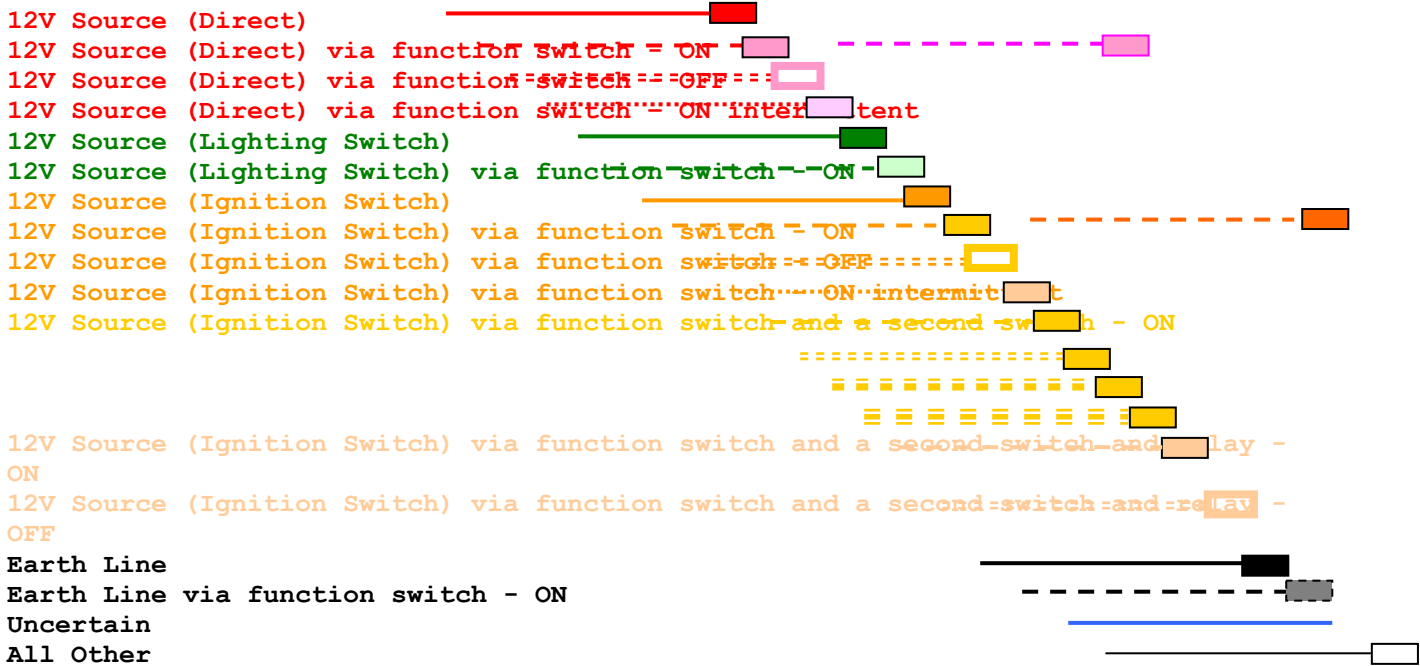

RENAULT FUEGO: WIRING DIAGRAMS LEGEND

BLACK	BROWN	OLIVE GREEN	DARK GREEN	DARK TEAL	DARK BLUE	INDIGO	GREY 50%
DARK RED	ORANGE	DARK YELLOW	GREEN	TEAL	BLUE	BLUE-GREY	
RED	LIGHT ORANGE	LIME	SEA GREEN	AQUA	LIGHT BLUE	VIOLET	
PINK	GOLD	YELLOW	BRIGHT GREEN	TURQUOISE	SKY BLUE	PLUM	
ROSE	TAN	LIGHT YELLOW	LIGHT GREEN	LIGHT TURQUOISE	PALE BLUE	LAVENDER	WHITE

COLOUR CODES USED IN THE CHARTS

SYMBOL	WIRE SHEATH COLOUR	DRAWING COLOUR
W	WHITE	WHITE
Bk	BLACK	BLACK
Gy	GREY	GREY 50%
R	RED	RED
Pi	PINK	ROSE
Or	ORANGE	LIGHT ORANGE
Y	YELLOW	YELLOW
Gn	GREEN	GREEN
Be	BLUE	LIGHT BLUE
Vi	VIOLET	VIOLET
M	MAROON	PLUM*

* This colour turns to brown as it ages.

WIRE DIAMETERS

1	0.7mm
2	0.9mm
3	1.0mm
4	1.2mm
5	1.6mm
9	4.5mm